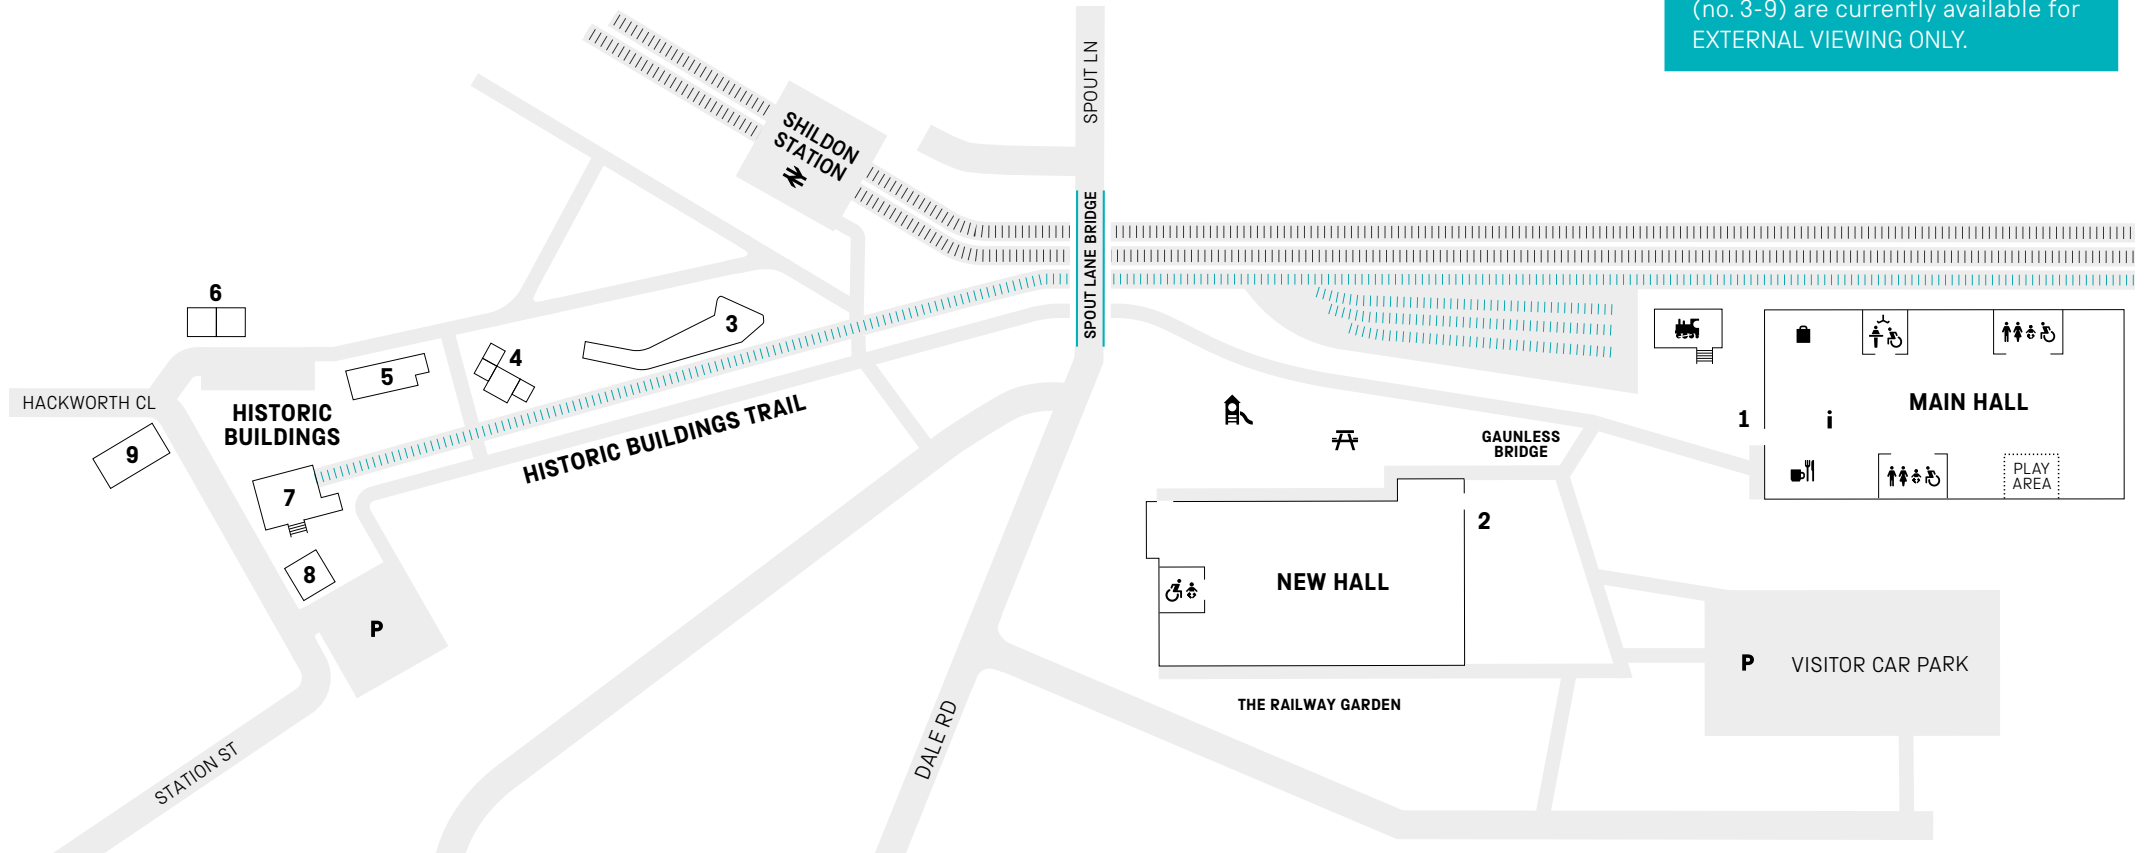

SITE MAP

LOCOMOTION

PLEASE NOTE: Our historic buildings (no. 3-9) are currently available for EXTERNAL VIEWING ONLY.

KEY

- | | | | | | |
|-----------------------|---------------------------|--------------|--------------------|-------------------|-----------------|
| 1 MAIN HALL | 6 SOHO HOUSE AND COTTAGES | ROAD | TOILETS | INFO DESK | PLAY AREA |
| 2 NEW HALL | 7 GOODS SHED | FOOTPATH | ACCESSIBLE TOILETS | CAFÉ / RESTAURANT | PICNIC AREA |
| 3 COAL DROPS | 8 PARCEL OFFICE | MAIN RAILWAY | BABY CHANGING | SHOP | SHILDON STATION |
| 4 LINE SIDE CABINS | 9 SUNDAY SCHOOL | SITE RAILWAY | CHANGING PLACES | TRAIN RIDES | |
| 5 KILBURN'S WAREHOUSE | | | P PARKING | STAIRS | |