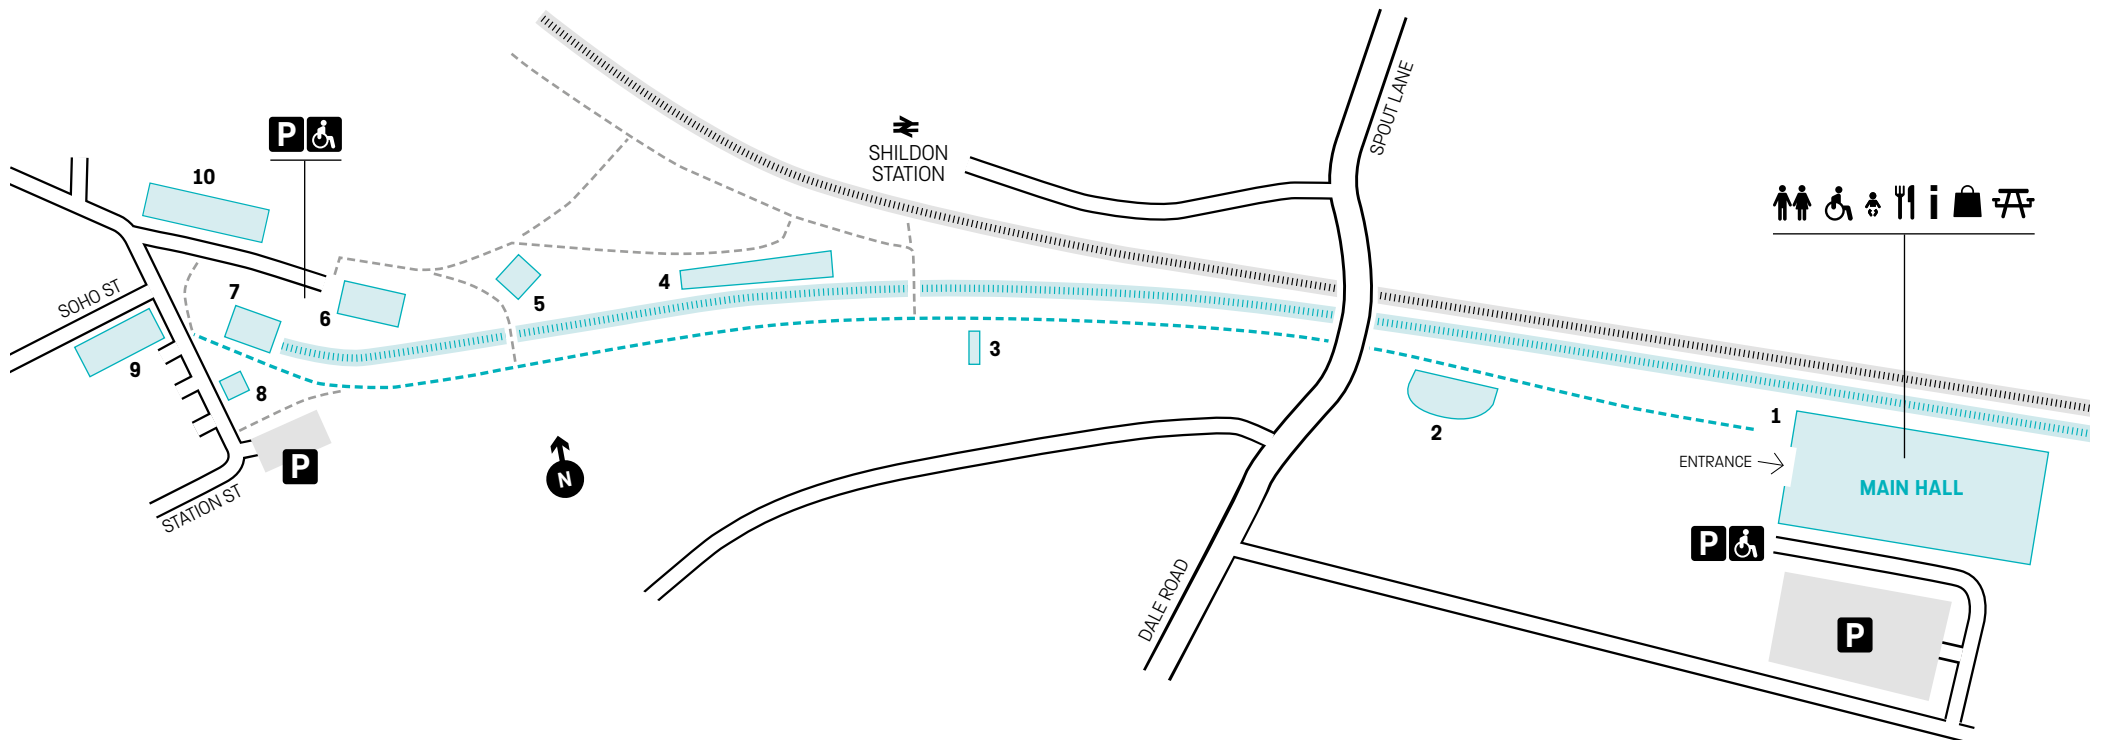

# SITE MAP

## LOCOMOTION

### KEY

- 1 MAIN HALL
- 2 PLAY AREA
- 3 LIGHT ENGINE
- 4 COAL DROPS
- 5 LINE SIDE CABINS

- 6 KILBURN'S WAREHOUSE
- 7 GOODS SHED
- 8 PARCEL OFFICE
- 9 SUNDAY SCHOOL
- 10 SOHO HOUSE AND COTTAGES

- ROAD
- MAIN RAILWAY
- SITE RAILWAY
- SITE FOOTPATH
- FOOTPATH

- TOILETS
- ACCESSIBLE TOILETS
- BABY CHANGING
- CAFÉ / RESTAURANT
- INFO DESK

- SHOP
- PICNIC AREA
- ACCESSIBLE PARKING
- PARKING